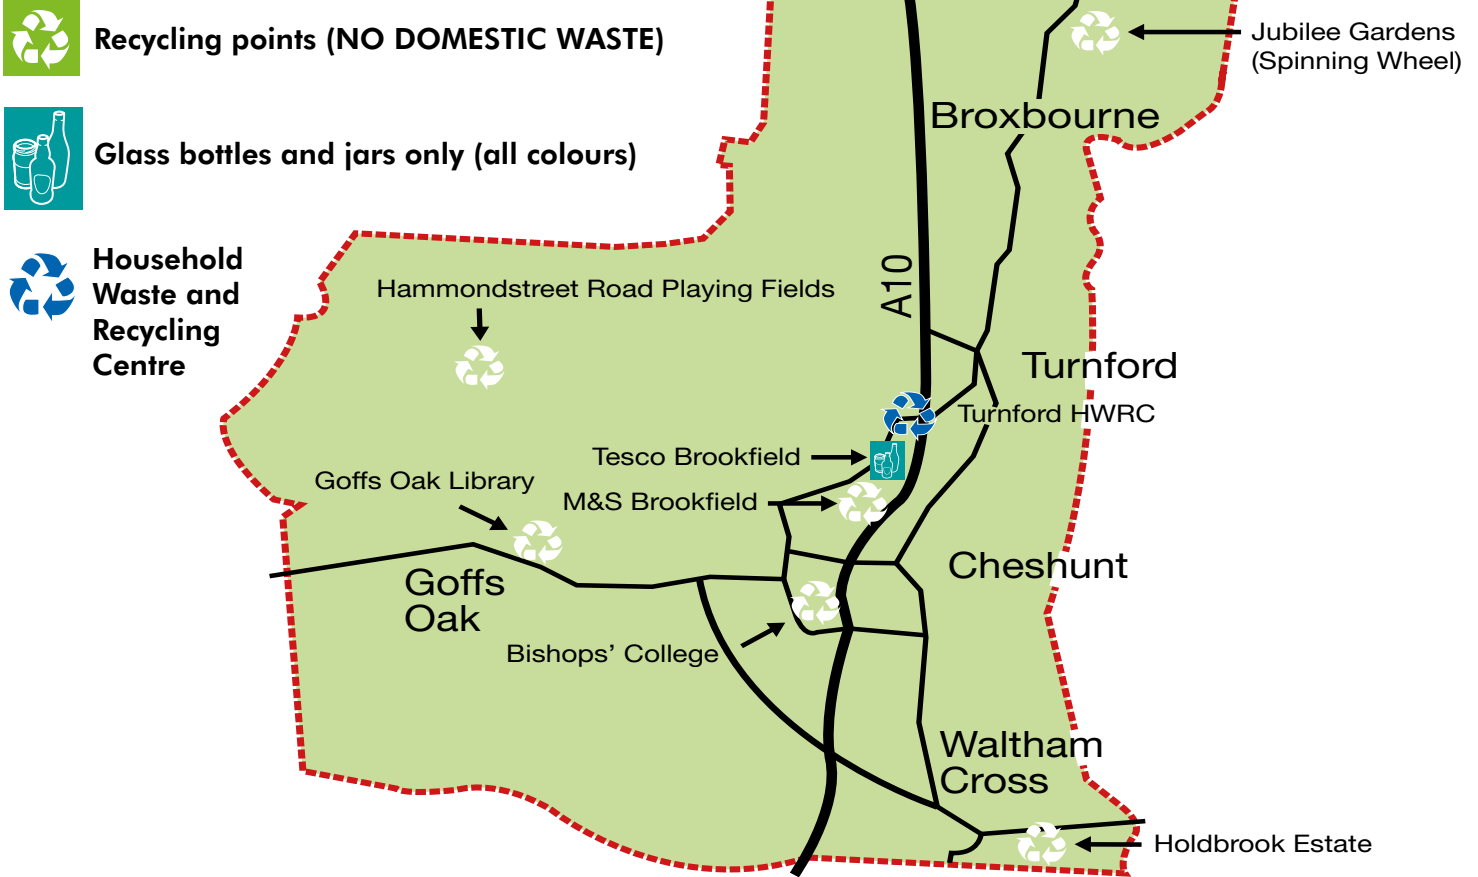

Borough Recycling Points

You can recycle these items at the Recycling Points:

 <p>Paper and cardboard</p>	 <p>Tins, cans, plastic bottles, pots, tubs and trays</p>	 <p>Glass bottles and jars (all colours)</p>	 <p>Mixed textiles and clothes</p>
<p>Please flatten cardboard boxes</p>	<p>No plastic bags, film or bubble wrap</p>	<p>No lightbulbs, drinking glasses or Pyrex</p>	<p>Only clean, dry clothing, textiles and paired shoes or boots</p>