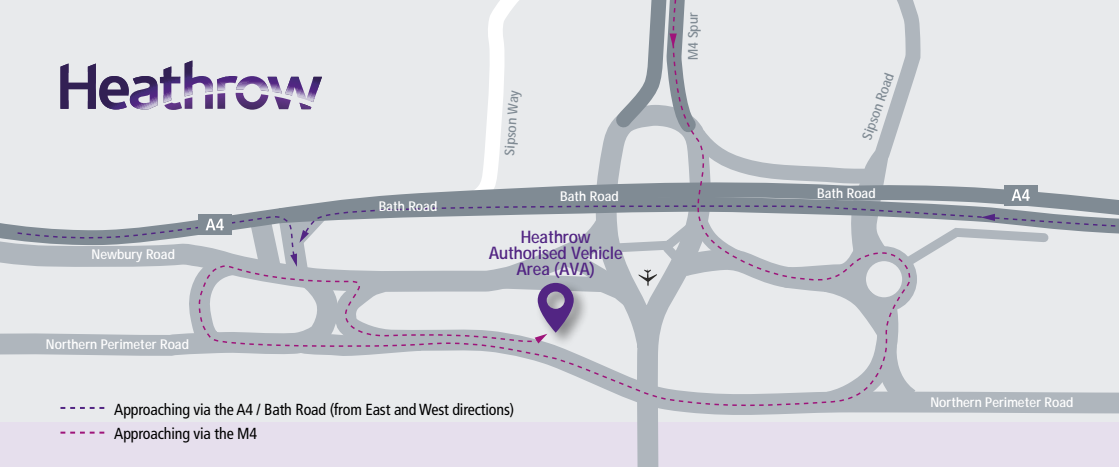

Heathrow

Heathrow Authorised Vehicle Area (AVA)

AVA is a dedicated waiting area for private hire vehicles to wait for passengers in between trips or prior to pick up at an agreed location in the terminals.

Scan QR code for Terms and Conditions

Heathrow

----- Approaching via the A4 / Bath Road (from East and West directions)

----- Approaching via the M4

Improved facilities

- New caterer offers expanded hot meal selection (including halal options) – open from 06:00 to 22:00
- Indoor seating
- Upgraded multi-faith prayer room

Opening times:

24 hours / 7 days a week

Location:

Northern Perimeter Road,
Middlesex, TW6 2EQ

Any questions?

FAQs are provided on the
AVA website

AVA website: