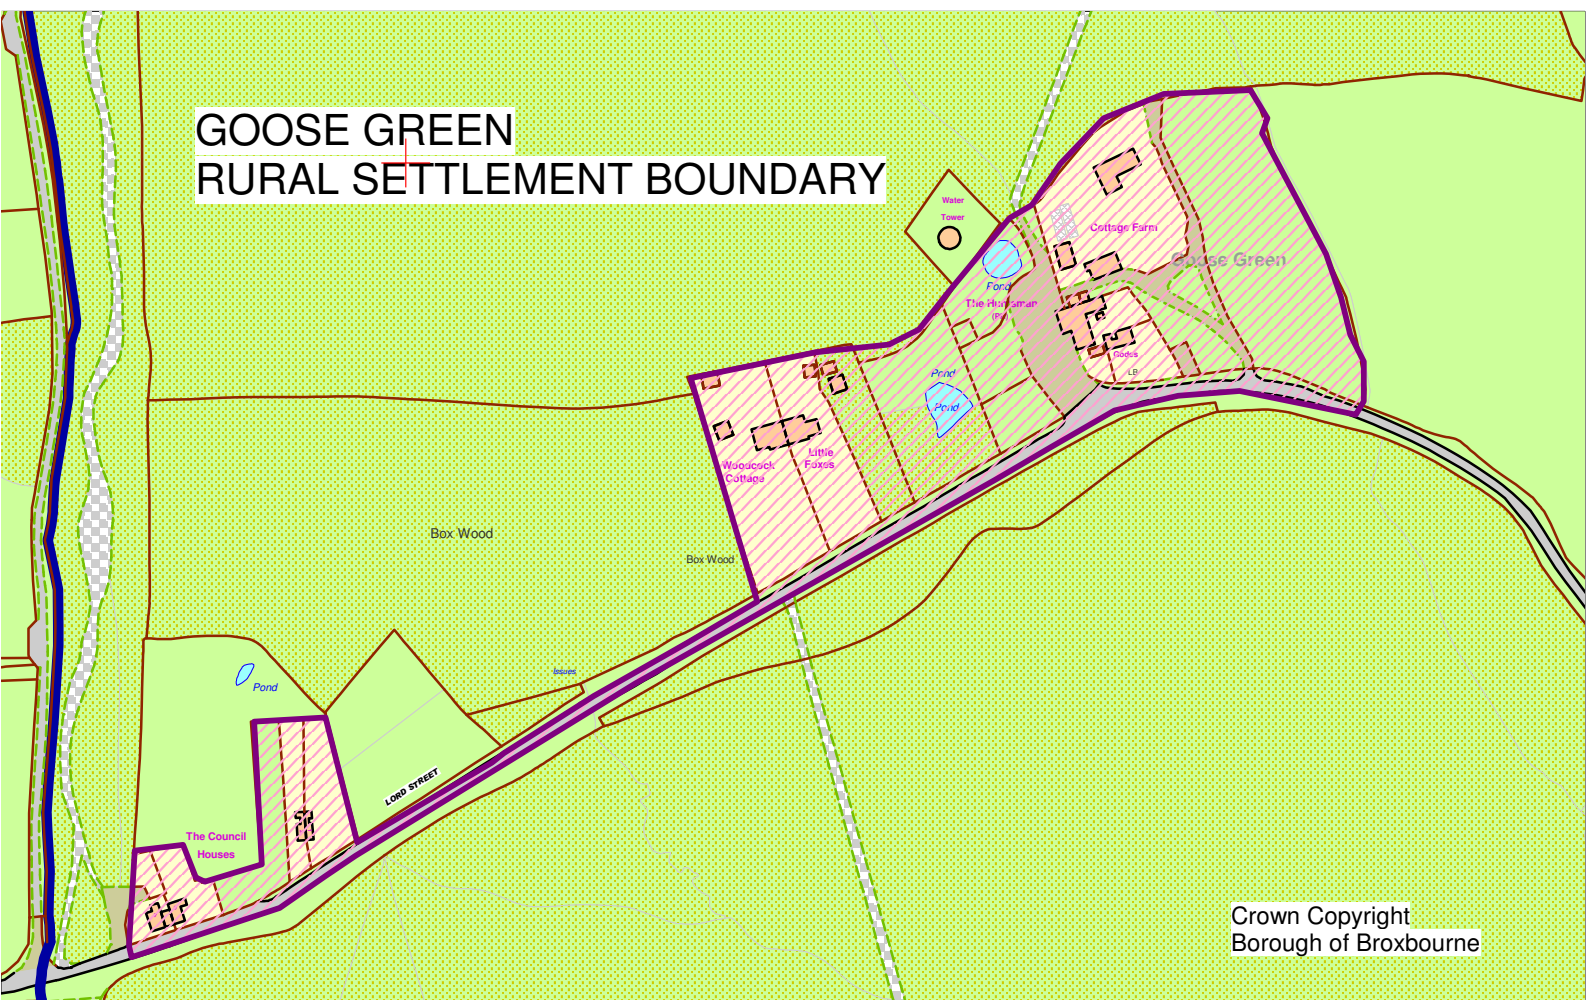

GOOSE GREEN RURAL SETTLEMENT BOUNDARY

Crown Copyright
Borough of Broxbourne